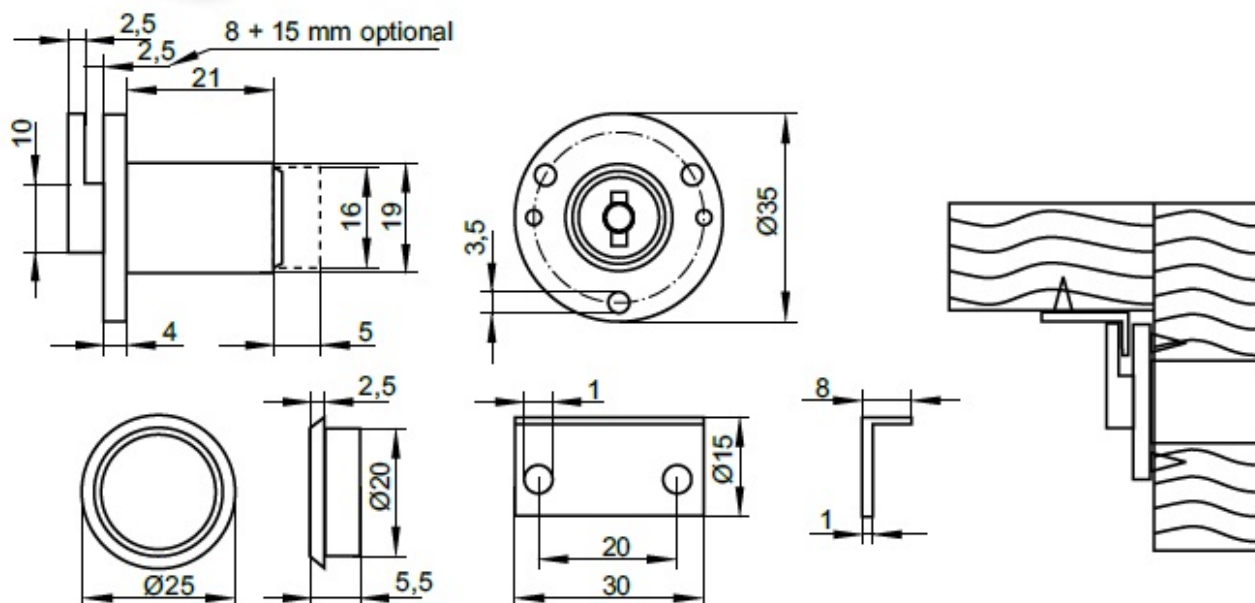

PRODUCT SHEET

Description:

Flap Lock 9411, $\varnothing 19 \times 20$ mm, BPL, CK SISO, W/Rosette & Striker

Item number:

14.07.107-0

Units	Box	Carton	HS Code	Barcode
Pcs.	12	240	8301300000	
				5704866044622